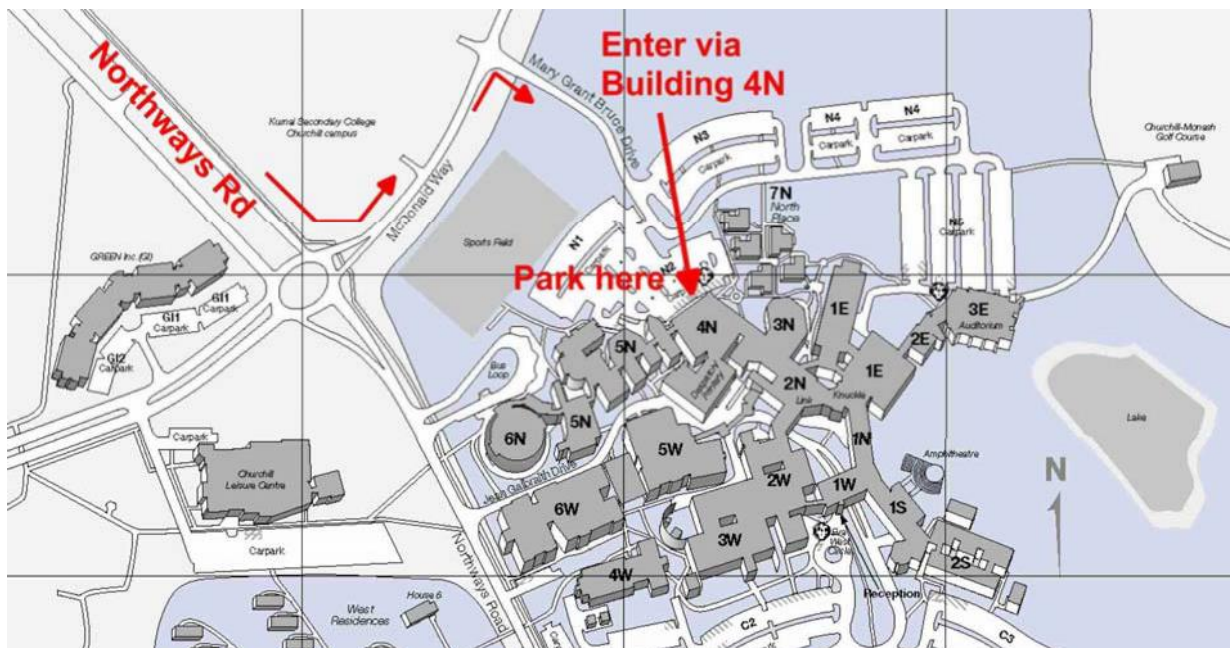

## Overall approach:

Point your favourite navigation tool/s to Federation University Australia, Churchill.

If you have accommodation in Morwell, take the Morwell Exit.

If proceeding to Churchill from Morwell direction, you will need to **Turn south** at the corner of **Monash Way**. Look for the **McDonald's store**.

If proceeding direct to Churchill, stay on the Morwell bypass / Princes Highway and watch for the **Monash Way** exit. Take the exit and then turn right at the traffic lights.

Travel approx. 9 km south to Churchill. Watch for the GippsTech signs and follow the signs to Federation University campus by turning Left into Northways Road – at the roundabout - just after the pedestrian crossing.

Turn left into McDonald Way, then Right into Mary Grant Bruce Drive, then right into the car park.

Liaison on VK3RWG 147.225 MHz or VK3RLV 146.800 MHz. Call for VK3BEZ.