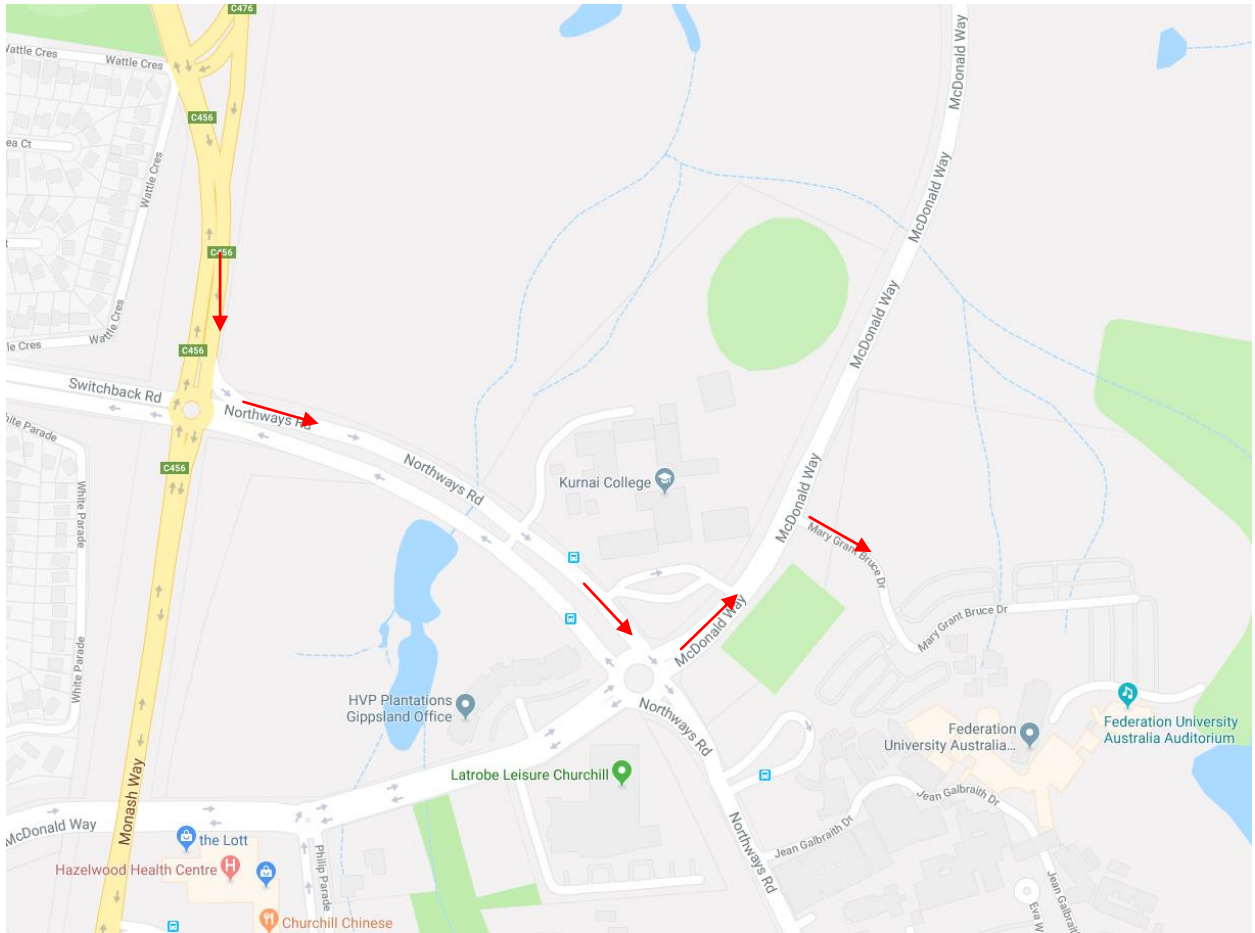

# GippsTech Directions

## Overall approach:

Point your favourite navigation tool/s to Federation University Australia, Churchill.

If you have accommodation in Morwell, take the Morwell Exit.

If proceeding to Churchill from Morwell direction, you will need to **Turn south** at the corner of **Monash Way**. Look for the **McDonald's store**.

If proceeding direct to Churchill, stay on the Morwell bypass / Princes Highway and watch for the **Monash Way** exit. Take the exit and then turn right at the traffic lights.

Travel approx. 9 km south to Churchill. Watch for the GippsTech signs and follow the signs to Federation University campus by turning Left into Northways Road – at the roundabout - just after the pedestrian crossing.

Turn left into McDonald Way, then Right into Mary Grant Bruce Drive, then right into the car park.

Liaison on VK3RWG 147.225 MHz or VK3RLV 146.800 MHz. Call for VK3BEZ.