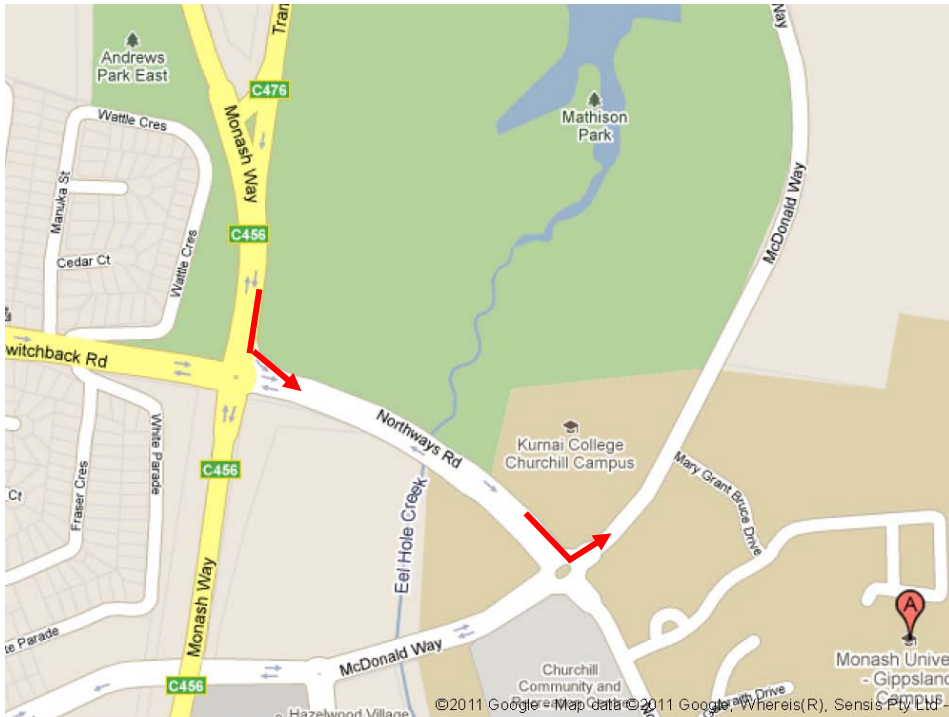

GippsTech 2012 Directions

Overall approach:

A. **Monash University** Gippsland
Northways Road, Churchill VIC 3842, Australia
+61 3 9902 6200
1 review

B. **Monash University** - Gippsland
Campus
Churchill VIC 3842, Australia
+61 3 5122 6200
3 reviews

If you have accommodation in Morwell, take the Morwell Exit.

If proceeding to Churchill from Morwell direction, you will need to **Turn Right** at the corner of **Monash Way** – just over the crest of a hill! Look for the **McDonald's store**.

If proceeding direct to Churchill, stay on the Morwell bypass / Princes Highway and watch for the **Monash Way** exit. Take the exit and then turn right at the traffic lights.

Travel approx. 9 km south to Churchill. Watch for the GippsTech signs and follow the signs to Monash University campus by turning Left into Northways Road – at the roundabout - just after the pedestrian crossing.

Turn left into McDonald Way, then Right into Mary Grant Bruce Drive, then right into the car park.

Liaison on VK3RWG 147.225 MHz or VK3RLV 146.800 MHz. Call for VK3BEZ.