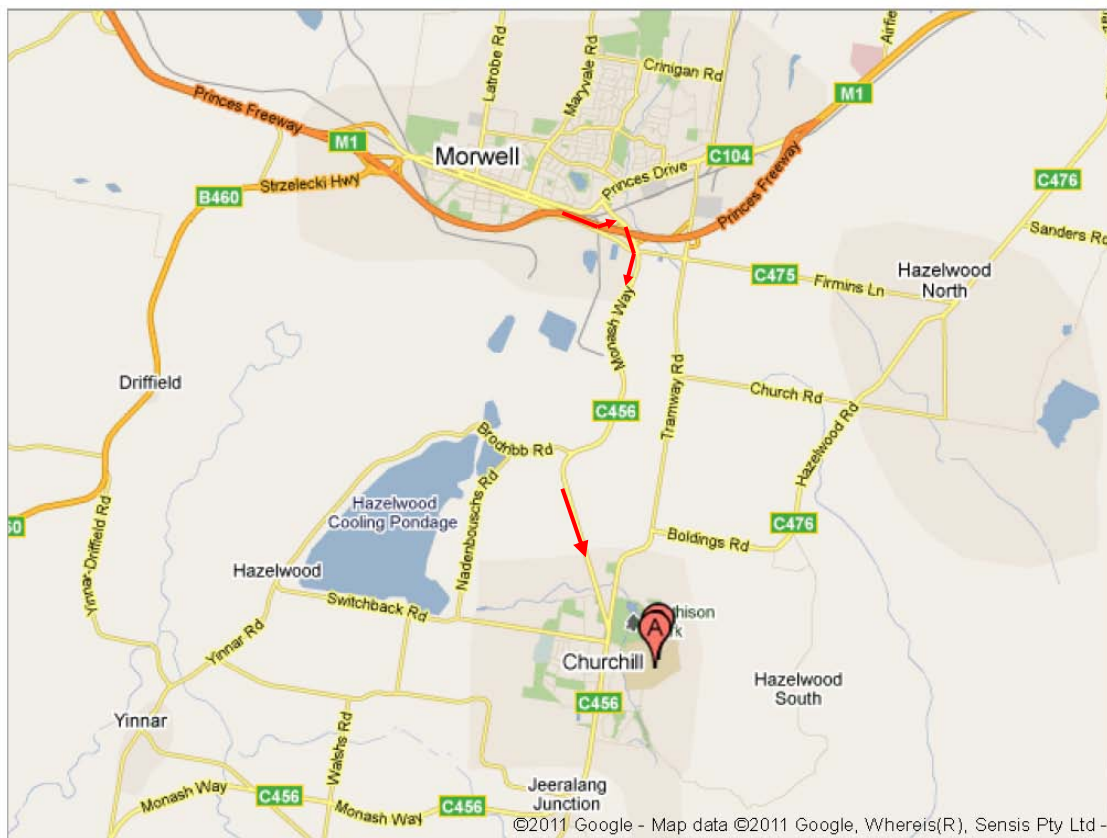

GippsTech 2012 Directions

Overall approach:

A. **Monash University** Gippsland
Northways Road, Churchill VIC 3842, Australia
+61 3 9902 6200
1 review

B. **Monash University** - Gippsland
Campus
Churchill VIC 3842, Australia
+61 3 5122 6200
3 reviews

If you have accommodation in Morwell, take the Morwell Exit.

If proceeding to Churchill from Morwell direction, you will need to **Turn Right** at the corner of **Monash Way** – just over the crest of a hill! Look for the **McDonald's store**.

If proceeding direct to Churchill, stay on the Morwell bypass / Princes Highway and watch for the **Monash Way** exit. Take the exit and then turn right at the traffic lights.

Travel approx. 9 km south to Churchill. Watch for the GippsTech signs and follow the signs to Monash University campus by turning Left into Northways Road – at the roundabout - just after the pedestrian crossing.

Turn left into McDonald Way, then Right into Mary Grant Bruce Drive, then right into the car park.

Liaison on VK3RWG 147.225 MHz or VK3RLV 146.800 MHz. Call for VK3BEZ.