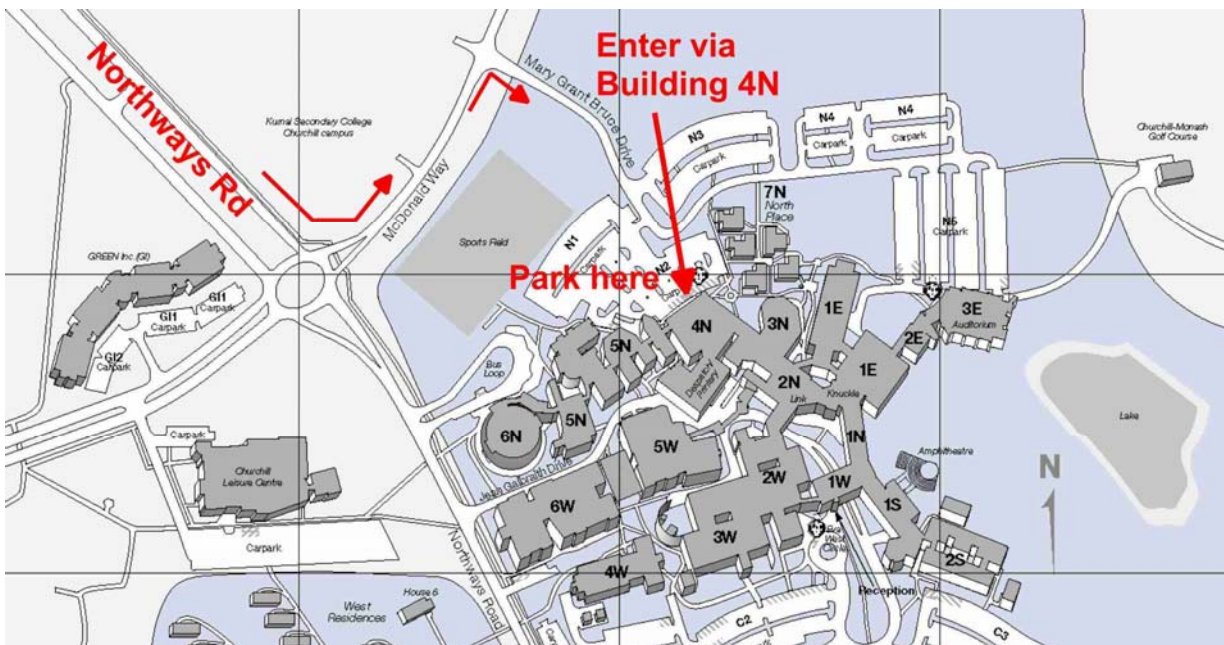

If you have accommodation in Morwell, take the Morwell Exit.

If proceeding to Churchill from Morwell direction, you will need to **Turn Right** at the corner of **Monash Way** – just over the crest of a hill! Look for the **McDonald's store**.

If proceeding direct to Churchill, stay on the Morwell bypass / Princes Highway and watch for the **Monash Way** exit. Take the exit and then turn right at the traffic lights.

Travel approx. 9 km south to Churchill. Watch for the GippsTech signs and follow the signs to Monash University campus by turning Left into Northways Road – at the roundabout - just after the pedestrian crossing.

Turn left into McDonald Way, then Right into Mary Grant Bruce Drive, then right into the car park.

Liaison on VK3RWG 147.225 MHz or VK3RLV 146.800 MHz. Call for VK3BEZ.